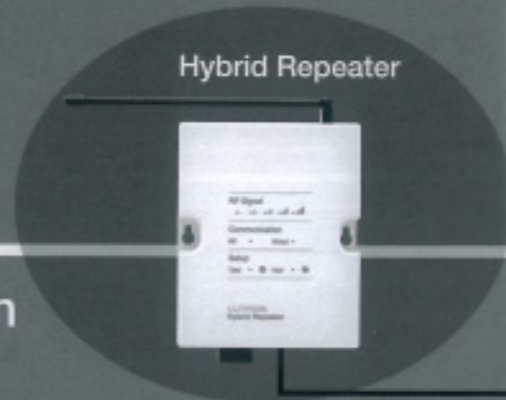

HomeWorks® QS wireless system overview

Clear Connect™ RF Communication Two-way communication with system

Keypads

Dimmer/keypad control

GRAFIK Eye® QS room control

Dimmers

Hybrid Repeater

Dynamic keypad

Universal remote control

Sivoia® QS shades

Car visor receiver/transmitter

Clear Connect RF Communication One-way communication into system

Pico™ wireless control

Radio Powr Savr™ occupancy/vacancy sensors

Radio Powr Savr™ daylight sensors

Products not to scale

HomeWorks® QS wireless devices employ Lutron Clear Connect™ technology for the utmost in reliability.

New construction or retrofit projects can now enjoy a choice of three aesthetic families: Verti®, Stanza®, and Maestro®.