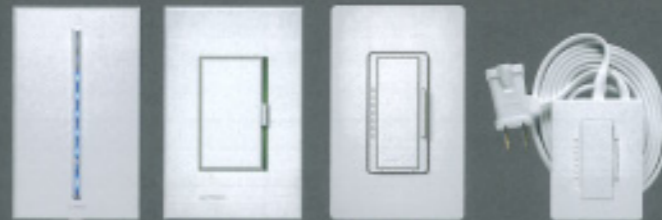

HomeWorks® QS wireless system overview

Clear Connect™ RF Communication Two-way communication with system

Keypads

Dimmer/keypad control

GRAFIK Eye® QS room control

Dimmers

Hybrid Repeater

Dynamic keypad

Universal remote control

Sivoia® QS shades

Car visor receiver/transmitter

Clear Connect RF Communication One-way communication into system

Pico™ wireless control

Radio Powr Savr™ occupancy/vacancy sensors

Radio Powr Savr™ daylight sensors

Products not to scale

HomeWorks® QS wireless devices employ Lutron Clear Connect™ technology for the utmost in reliability.

New construction or retrofit projects can now enjoy a choice of three aesthetic families: Verti®, Stanza®, and Maestro®.